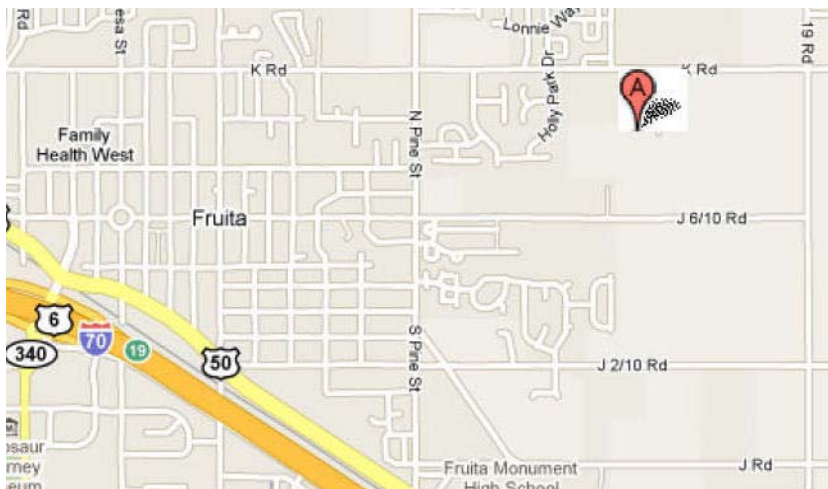

Grand Valley Racing Series Cyclocross ... 05 December 2009 Presented by Livetrainrace.com

NEW LOCATION! 1853 K Road, Fruita, Colorado.

Livetrainrace.com is hosting this event, formerly scheduled for Snooks Bottom! Please make a note of the new location, and tell your friends.

Cost: \$5.00 per person. It's cheaper than a movie ticket, and you're the star!

Directions:

- Interstate – 70 to Fruita, exit 19
- Proceed North on Cherry to Ottley or “K” Road. Ottley and K are the same road.
- East on K Road to 1853 K Road. (Look for white mailbox)
- Turn south down driveway. Park on right (west side of driveway) BEFORE split rail fence.
- Walk or ride to the Clubhouse (the building with the Red Roof).